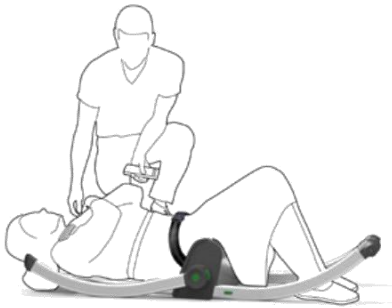

1

2

3

4

Operational and technical specifications

Lifting capacity: max. 330 lbs

Lifting time: 20-30 sec.

Weight: 28 lbs (Seat, 20 lbs Legs and back support, 9 lbs).

Charger (2 pcs.): 12V. 90-264V, < 20W and 12V car adapter.

Number of lifts when fully charged: 40 at max load, approx 100 with an average load.

Charging time: max. 6 hours.

Charging of empty battery: 10-15 min. for a single lift.

CE-mark.

Patented technology.

Registered design.